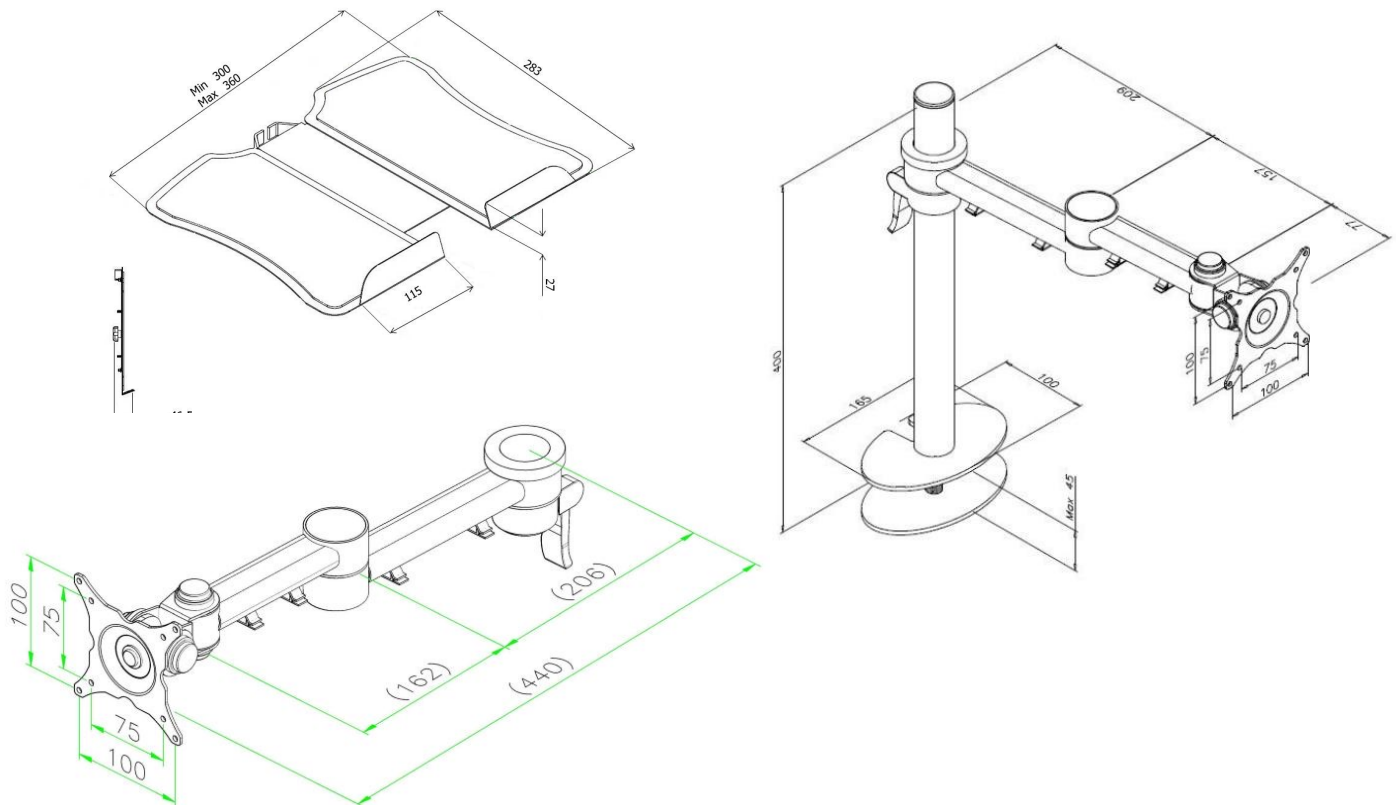

Stream dual beam with laptop stand – through desk

Product Specification

Product code	STREAMCOMB14 - Silver
Weight capacity	20kg per arm
Max screen size	30"
Max forward extension	440mm
VESA	75mm & 100mm VESA compliant
Movement	Height adjustment, tilt, swivel, rotation and reach
Height adjustment	Max height adjustment 300mm
Tilt	85 degrees up / 85 degrees down (170 degrees total)

Additional Information

2 dual beam height adjustable arms with M16 through desk fixing

Laptop holder attachment with VESA fitting

Cable management

Colour options available:

Silver – STREAMCOMB14 - RAL code 9006

White – STREAMCOMB14W - RAL code 9010

Black – STREAMCOMB14B - RAL code 9005

Ergo
01235 773373
www.ergold.co.uk
sales@ergold.co.uk

Stream dual beam with laptop stand – through desk

Product Dimensions

Product code	STREAMCOMB14
Through desk fixing	Max desk depth 45mm
Post	400mm
Arms	Max 440mm extension
VESA	75mm & 100mm VESA compliant
Height adjustment	Max height adjustment 300mm
Tilt	85 degrees up / 85 degrees down (170 degrees total)
Laptop holder	W: 300mm-360mm, D: 283mm