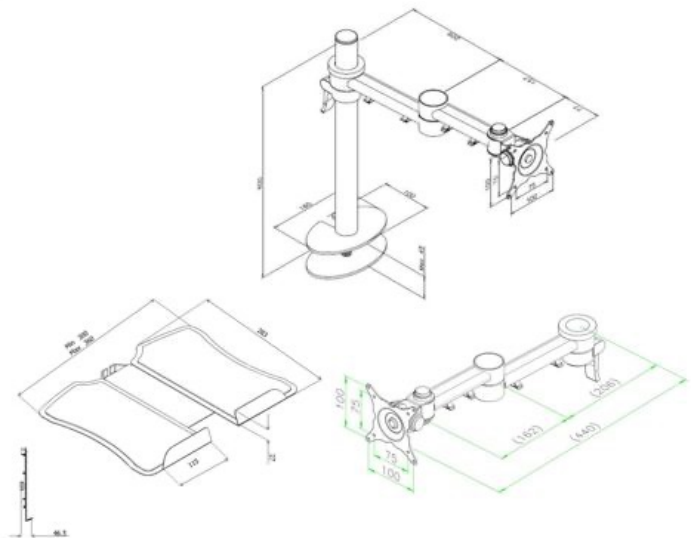

Stream dual beam with laptop stand – through desk

Product Specification

Product code	STREAMCOMB14 - Silver
Weight capacity	20kg per arm
Max screen size	30"
Max forward extension	440mm
VESA	75mm & 100mm VESA compliant
Movement	Height adjustment, tilt, swivel, rotation and reach
Height adjustment	Max height adjustment 300mm
Tilt	85 degrees up / 85 degrees down (170 degrees total)

Additional Information

2 dual beam height adjustable arms with M16 through desk fixing

Laptop holder attachment with VESA fitting

Cable management

Colour options available:

Silver – STREAMCOMB14 - RAL code 9006

White – STREAMCOMB14W - RAL code 9010

Black – STREAMCOMB14B - RAL code 9005

Ergo
01235 773373
www.ergold.co.uk
sales@ergold.co.uk

Stream dual beam with laptop stand – through desk

Product Dimensions

Product code	STREAMCOMB14
Through desk fixing	Max desk depth 45mm
Post	400mm
Arms	Max 440mm extension
VESA	75mm & 100mm VESA compliant
Height adjustment	Max height adjustment 300mm
Tilt	85 degrees up / 85 degrees down (170 degrees total)
Laptop holder	W: 300mm-360mm, D: 283mm