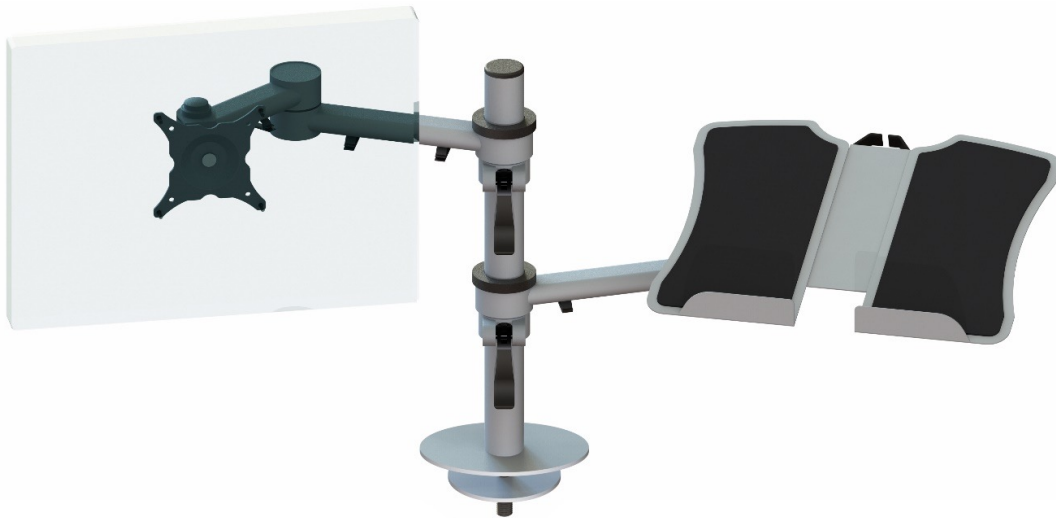

Stream dual beam with laptop stand – through desk

Product Specification

Product code	STREAMCOMB14 - Silver
Weight capacity	20kg per arm
Max screen size	30"
Max forward extension	440mm
VESA	75mm & 100mm VESA compliant
Movement	Height adjustment, tilt, swivel, rotation and reach
Height adjustment	Max height adjustment 300mm
Tilt	85 degrees up / 85 degrees down (170 degrees total)

Additional Information

2 dual beam height adjustable arms with M16 through desk fixing

Laptop holder attachment with VESA fitting

Cable management

Colour options available:

Silver – STREAMCOMB14 - RAL code 9006

White – STREAMCOMB14W - RAL code 9010

Black – STREAMCOMB14B - RAL code 9005

Ergo
01235 773373
www.ergold.co.uk
sales@ergold.co.uk

Stream dual beam with laptop stand – through desk

Product Dimensions

Product code	STREAMCOMB14
Through desk fixing	Max desk depth 45mm
Post	400mm
Arms	Max 440mm extension
VESA	75mm & 100mm VESA compliant
Height adjustment	Max height adjustment 300mm
Tilt	85 degrees up / 85 degrees down (170 degrees total)
Laptop holder	W: 300mm-360mm, D: 283mm